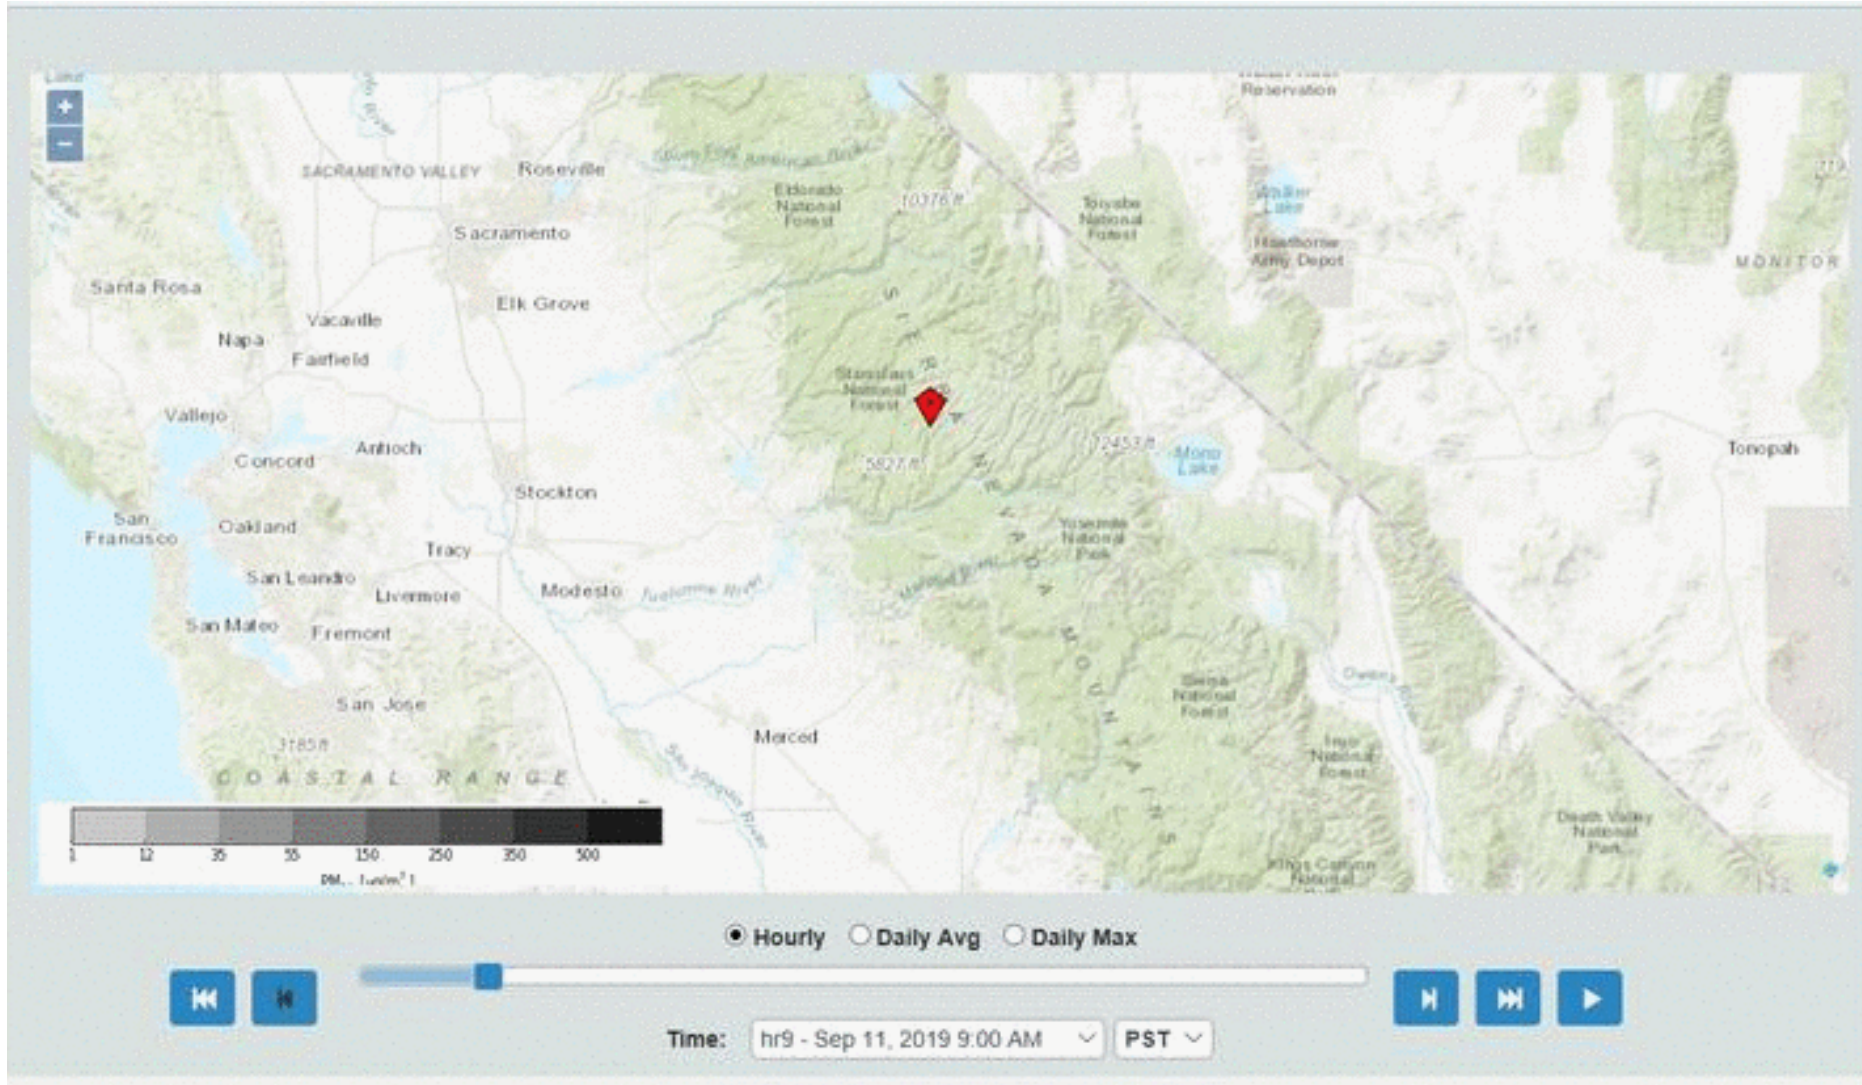

Ridgetop.....East around 18 mph.

Mixing height.....3900 ft AGL decreasing to 100-600 ft AGL early
in the evening.

Transport winds.....East around 18 mph.

CWR.....0 percent.

LAL.....1.

SMOKE MANAGEMENT PLANNING

Forecast Valid Friday, July 26, 2019
Area 35, East San Bernardino Valley

AirAlerts.org