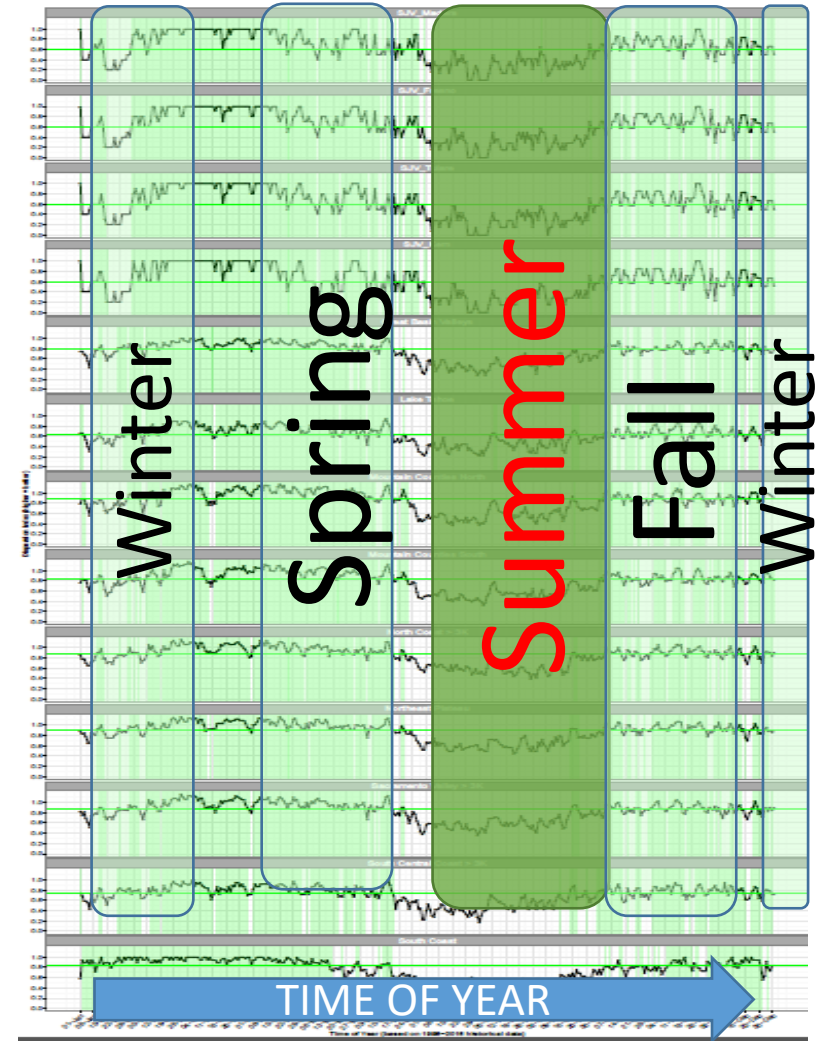

Air Quality Forecasting at South Coast AQMD

Monitoring, Modeling, and Messaging Applied Strategically in Time and Space

Prioritizing **When To Burn**

- Dispersion best in spring and fall across California air basins
 - Summer is less favorable
- We have daily-resolution “maps” of best dispersion days, based the seasonal burn day frequency of burn days for all CA air basins
 - (e.g. first few days of October are nearly always good burn days...we can plan for that!)
- Evaluate and address other constraints during these periods:
 - wildlife considerations (e.g., limited operating periods)
 - crew availability
 - public expectations

CAPLES SPOT FORECAST

Spot WX for the night of 10/9/2019

.TONIGHT...

Sky/weather.....Clear.

Min temperature.....33-38.

Max humidity.....27-32 percent.

Wind (20 ft).....

Slope/valley.....Northeast winds 10 to 16 mph with gusts to
around 22 mph.