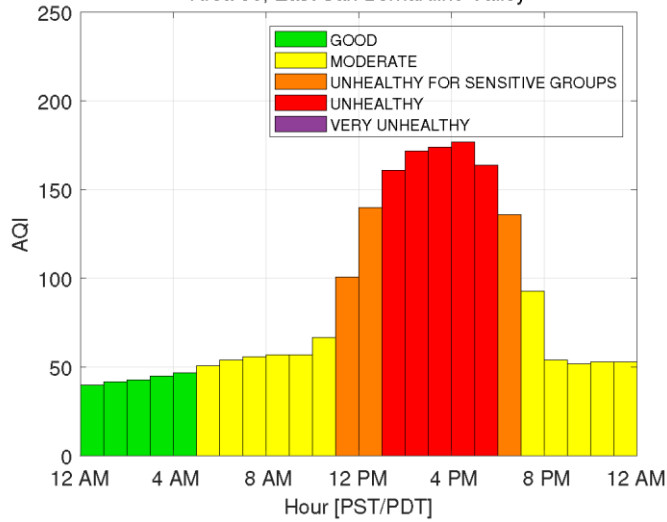

Forecast Valid Friday, July 26, 2019
Area 35, East San Bernardino Valley