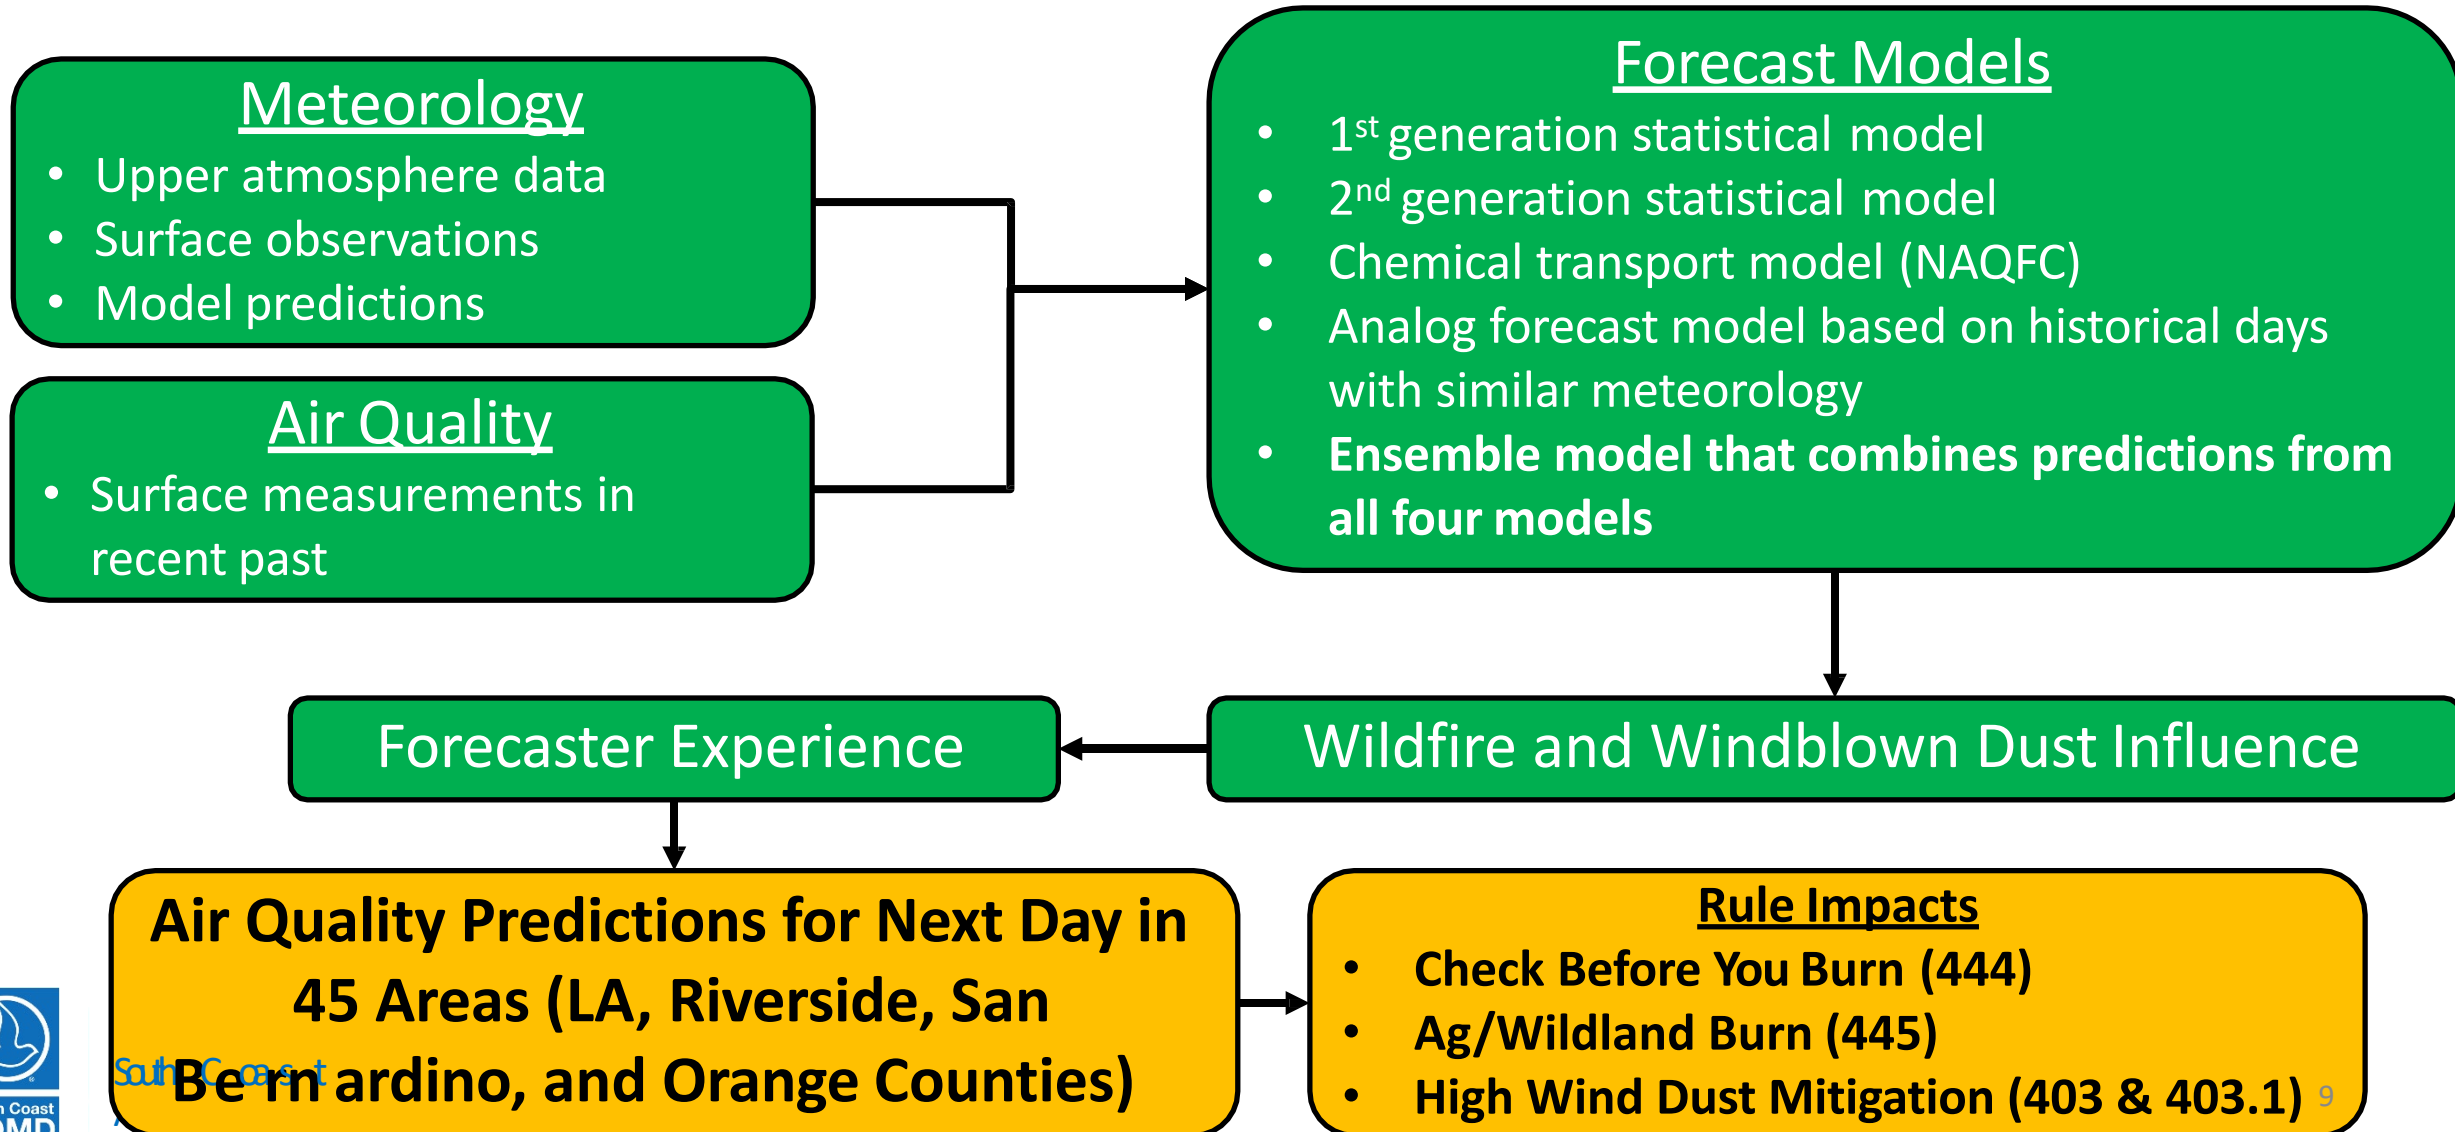

Air Quality Forecasting at South Coast AQMD

Monitoring, Modeling, and Messaging Applied Strategically in Time and Space

Prioritizing **When To Burn**

- Dispersion best in spring and fall across California air basins
 - Summer is less favorable
- We have daily-resolution “maps” of best dispersion days, based the seasonal burn day frequency of burn days for all CA air basins
 - (e.g. first few days of October are nearly always good burn days...we can plan for that!)
- Evaluate and address other constraints during these periods:
 - wildlife considerations (e.g., limited operating periods)
 - crew availability
 - public expectations

CAPLES SPOT FORECAST

Spot WX for the night of 10/9/2019

.TONIGHT...

Sky/weather.....Clear.

Min temperature.....33-38.

Max humidity.....27-32 percent.

Wind (20 ft).....

Slope/valley.....Northeast winds 10 to 16 mph with gusts to
around 22 mph.