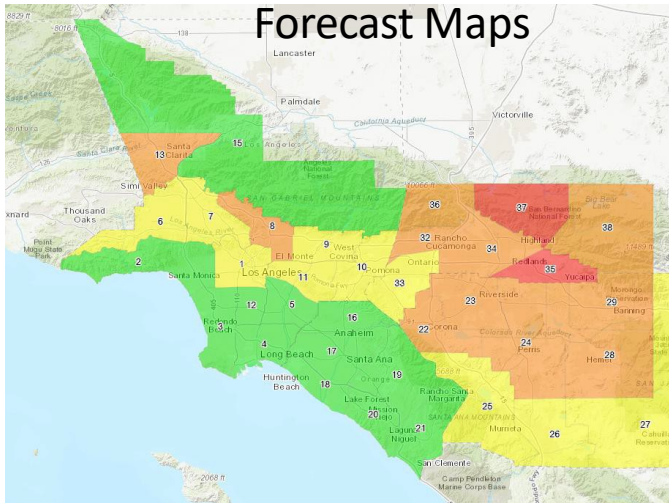

Forecast Dissemination